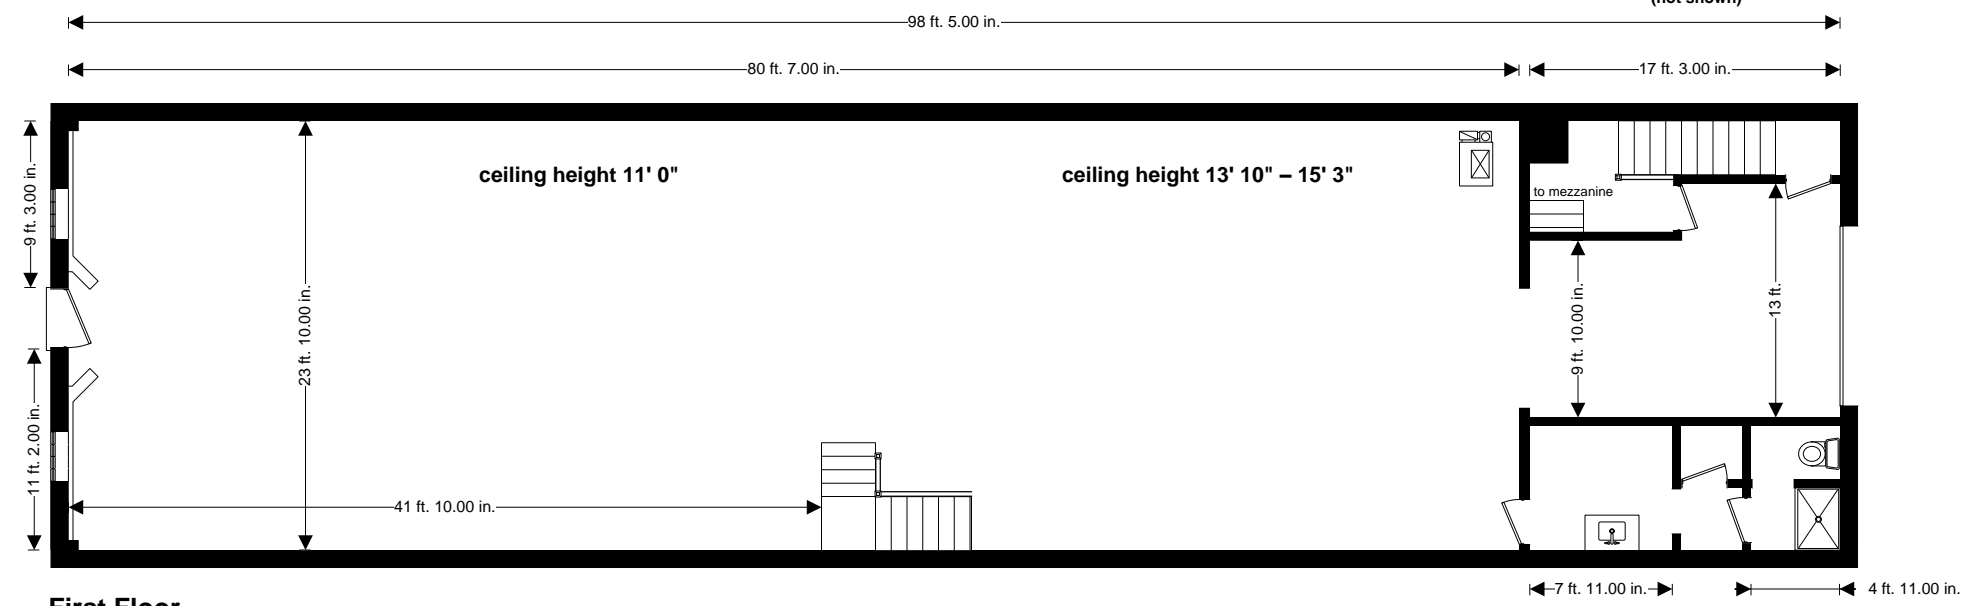

Second Floor

First Floor

950 West Lake Chicago				SIZE	FSCM NO	DWG NO	REV
DRAWN		Just Floorplans Inc - Chicago					
ISSUED		SCALE	3/32" = 1'-0"		SHEET	1 OF 1	